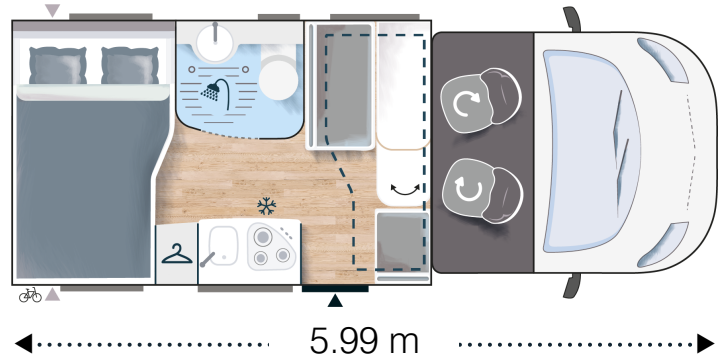

Strong points

- Compact vehicle
- Adjustable height of rear bed
- Polyester reinforced roof/floor

Rear bed easily adjustable, flexible garage (+/- 30 cm)

Rear locker over entire vehicle width

Bathroom: double ventilation (skylight + window)

AES Refrigerator

GRADE 3 : The highest Insulation level on the market

Skyroof: opening cab panoramic skyroof

7-year warranty

Protective polyester, XPS insulation, Floor 63,5 mm, Roof 54,5 mm

Lighting 100% L.E.D spotlights

On the road heating

New Euro 6d Engine

Dynamic control of trajectory

PACKS

- Manual cab air conditioning
- Passenger airbag
- Cruise control and speed limiter
- Electric de-icing rearview mirrors
- Coded front bumper
- Glossed cab front grill
- Luxury techno trim level dashboard
- Flyscreen door
- Seat covers
- Panoramic skylight¹
- Black bezel lamps FIAT
- Fog lamps FORD
- ¹Depending on model

Premium

1. VIP Pack is mandatory
   Premium equipment on :
2. > Rear external panel
   - > Entrance door
   - > LED lights
   - > Main mattress
   - > Kitchen illuminated window surround & storage
   - > Wooden duck board & bathroom storage
   - > Entrance panel¹
3. Other equipments:
4. > Central locking cab/cell
   - > Reversing camera
   - > Wraparound cab blinds
   - > Set of "ambiance" cushions
   - > 12V fan skylight¹
   - > TV bracket
   - > Gas external socket
   - > External shower
   - ¹Depending on model