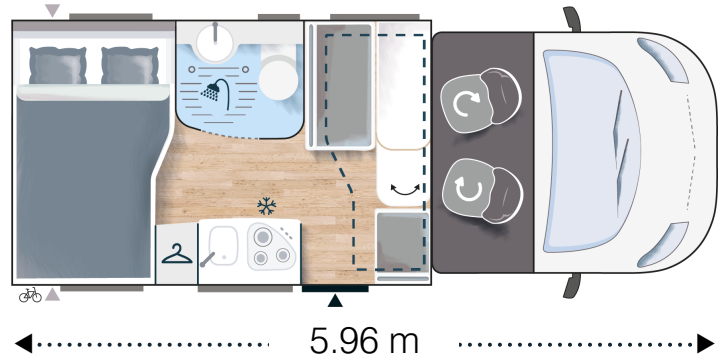

## Strong points

- ▶ Compact vehicle
- ▶ Adjustable height of rear bed
- ▶ Polyester reinforced roof/floor

4/5**	3/4*	5	2706 /3500	120 HP 89 kW	

**EASYBED**

Rear bed easily adjustable, flexible garage (+/- 30 cm)