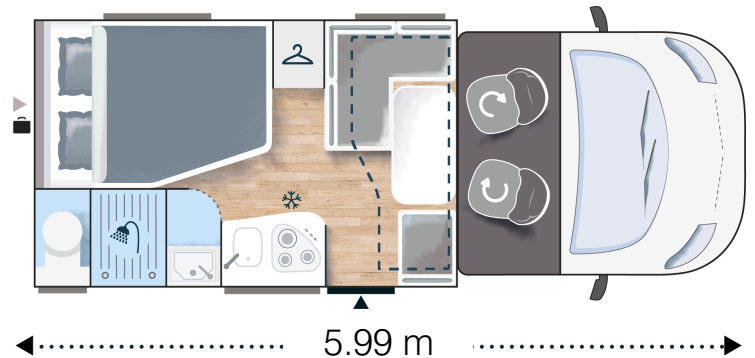

515

LOW PROFILE

CHAUSSON

2020

Strong points

- ▶ Compact vehicle
- ▶ Hideaway bed (option)
- ▶ Large bathroom

Multiple storages

Pull-down permanent bed allowing large storage in the rear