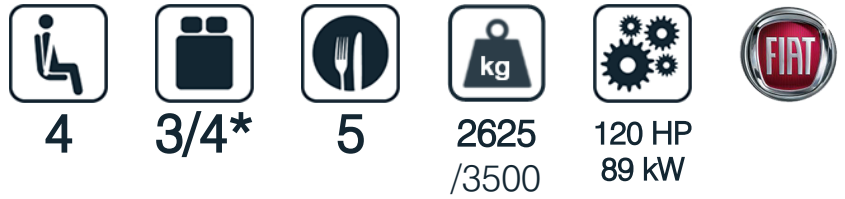

515

LOW PROFILE

CHAUSSON

2020

Strong points

- ▶ Compact vehicle
- ▶ Hideaway bed (option)
- ▶ Large bathroom

Multiple storages

Pull-down permanent bed allowing large storage in the rear

Bathroom: double ventilation (skylight + window)

AES Refrigerator

GRADE 3 : The highest insulation level on the market

Skyroof: opening cab panoramic skyroof

7-year warranty

Protective polyester, XPS insulation, Floor 63,5 mm, Roof 54,5 mm

Lighting 100% L.E.D spotlights

On the road heating

New Euro 6d Engine

Dynamic control of trajectory

PACKS

- Manual cab air conditioning
- Passenger airbag
- Cruise control and speed limiter
- Electric de-icing rearview mirrors
- Coded front bumper
- Glossed cab front grill
- Luxury techno trim level dashboard
- Flyscreen door
- Seat covers
- Panoramic skylight¹
- Black bezel lamps FIAT
- Fog lamps FORD
- ¹Depending on model