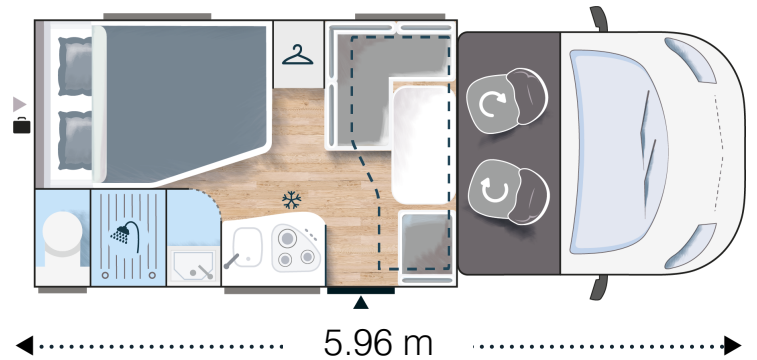

515

LOW PROFILE

CHAUSSON

2020

Strong points

- ▶ Compact vehicle
- ▶ Hideaway bed (option)
- ▶ Large bathroom

Multiple storages

Pull-down permanent bed allowing large storage in the rear