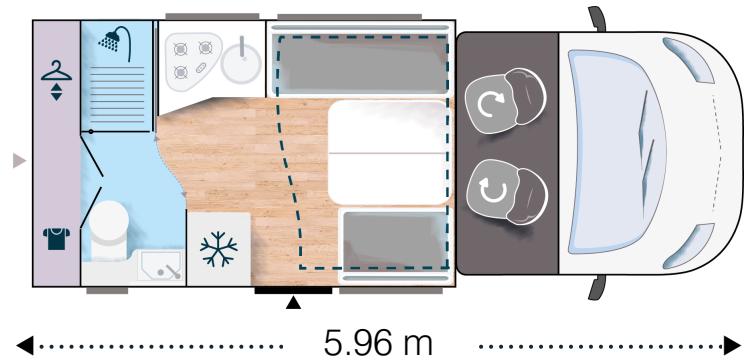

520

LOW PROFILE

CHAUSSON

2020

NEW

Strong points

- ▶ Compact vehicle
- ▶ Face-to-face lounge
- ▶ XL door 600 mm double locking

Bench seats can quickly be transformed into comfortable seats for road travel (ISOFIX)

Multi-position table height adjustable electrically

Large bathroom with independant shower

ISOFIX: Easier setting for baby seat

GRADE 3 : The highest Insulation level on the market

Skyroof: opening cab panoramic skyroof