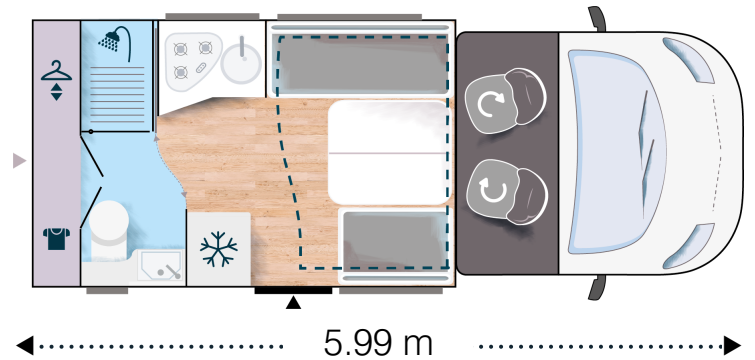

520

LOW PROFILE

CHAUSSON

2020

NEW

Strong points

- ▶ Compact vehicle
- ▶ Face-to-face lounge
- ▶ XL door 600 mm double locking

Bench seats can quickly be transformed into comfortable seats for road travel (ISOFIX)

Multi-position table height adjustable electrically

Large bathroom with independant shower

ISOFIX: Easier setting for baby seat

GRADE 3 : The highest Insulation level on the market

Skyroof: opening cab panoramic skyroof