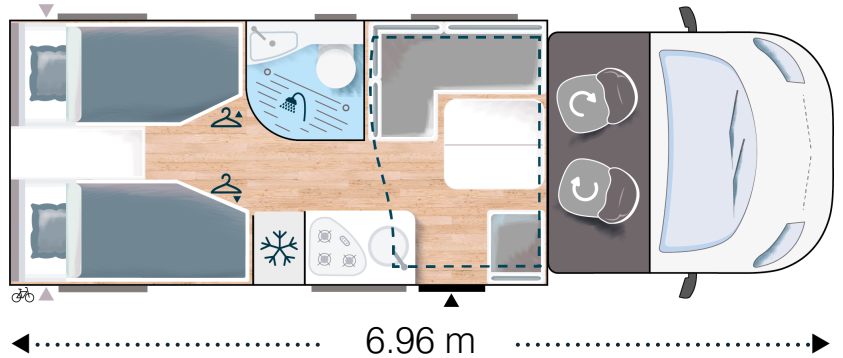

627GA

LOW PROFILE

CHAUSSON

2020

Strong points

- Compact vehicle +/-7 m
- Twin beds 90 cm + king-size extension
- Garage (electricity + heating)

4/5**
3/5*
5
2885 /3500 kg
120 HP / 89 kW

Rear locker over entire vehicle width

Multiple storages

Bathroom: double ventilation (skylight + window)

AES Refrigerator

GRADE 3 : The highest Insulation level on the market

Skyroof: opening cab panoramic skyroof

7-year warranty

Protective polyester, XPS insulation, Floor 63,5 mm, Roof 54,5 mm

Lighting 100% L.E.D spotlights

On the road heating

New Euro 6d Engine

Dynamic control of trajectory

PACKS

- Manual cab air conditioning
- Passenger airbag
- Cruise control and speed limiter
- Electric de-icing rearview mirrors
- Coded front bumper
- Glossed cab front grill
- Luxury techno trim level dashboard
- Flyscreen door
- Seat covers
- Panoramic skylight¹
- Black bezel lamps FIAT
- Fog lamps FORD
- ¹Depending on model

Premium

- VIP Pack is mandatory
- Premium equipment on :
  - > Rear external panel
  - > Entrance door
  - > LED lights
  - > Main mattress
  - > Kitchen illuminated window surround & storage
  - > Wooden duck board & bathroom storage
  - > Entrance panel¹
- Other equipments:
  - > Central locking cab/cell
  - > Reversing camera
  - > Wraparound cab blinds
  - > Set of "ambiance" cushions
  - > 12V fan skylight¹
  - > TV bracket
  - > Gas external socket
  - > External shower
  - ¹Depending on model