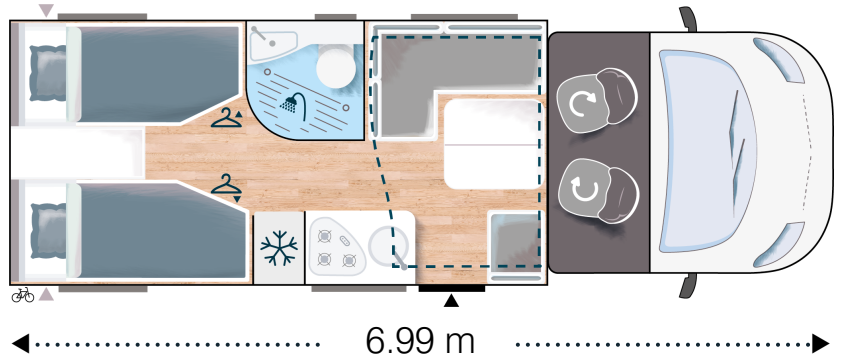

627GA

LOW PROFILE

CHAUSSON

2020

Strong points

- Compact vehicle +/-7 m
- Twin beds 90 cm + king-size extension
- Garage (electricity + heating)

4/5**	3/5*	5	2847 /3500	130 CH 92 kW	

Rear locker over entire vehicle width

Multiple storages

Bathroom: double ventilation (skylight + window)

AES Refrigerator

GRADE 3 : The highest Insulation level on the market

Skyroof: opening cab panoramic skyroof

7-year warranty

Protective polyester, XPS insulation, Floor 63,5 mm, Roof 54,5 mm

Lighting 100% L.E.D spotlights

On the road heating

New Euro 6d Engine

Dynamic control of trajectory

PACKS

- Manual cab air conditioning
- Passenger airbag
- Cruise control and speed limiter
- Electric de-icing rearview mirrors
- Coded front bumper
- Glossed cab front grill
- Luxury techno trim level dashboard
- Flyscreen door
- Seat covers
- Panoramic skylight¹
- Black bezel lamps FIAT
- Fog lamps FORD
- ¹Depending on model

Premium

1. VIP Pack is mandatory
   Premium equipment on :
2. > Rear external panel
   - > Entrance door
   - > LED lights
   - > Main mattress
   - > Kitchen illuminated window surround & storage
   - > Wooden duck board & bathroom storage
   - > Entrance panel¹
3. Other equipments:
4. > Central locking cab/cell
   - > Reversing camera
   - > Wraparound cab blinds
   - > Set of "ambiance" cushions
   - > 12V fan skylight¹
   - > TV bracket
   - > Gas external socket
   - > External shower
   - ¹Depending on model