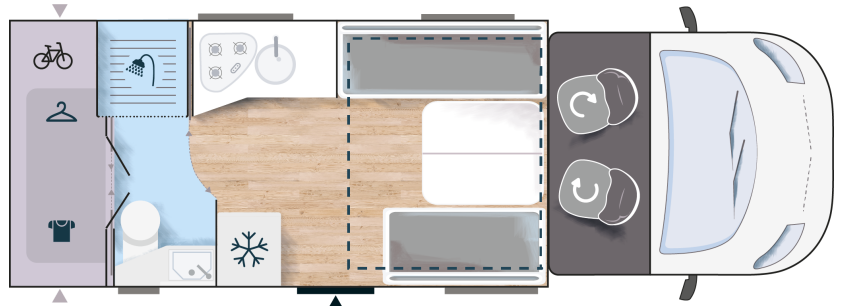

## Strong points

- ▶ Hideaway bed 160 cm
- ▶ Dressing over garage
- ▶ XL door 600 mm double locking

6.99 m

Bench seats can quickly be transformed into comfortable seats for road travel (ISOFIX)

Multi-position table height adjustable electrically