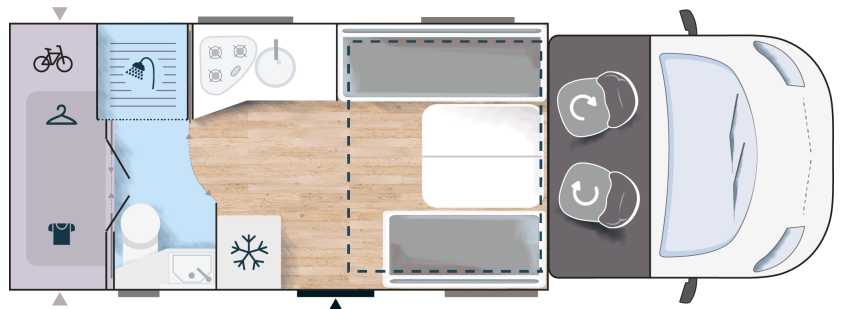

## Strong points

- ▶ Hideaway bed 160 cm
- ▶ Dressing over garage
- ▶ XL door 600 mm double locking

6.96 m

**Smart lounge**

Bench seats can quickly be transformed into comfortable seats for road travel (ISOFIX)

### Premium

VIP Pack is mandatory  
 Premium equipment on :  
 > Rear external panel  
 > Entrance door  
 > LED lights  
 > Main mattress  
 > Kitchen illuminated window surround & storage  
 > Wooden duck board & bathroom storage  
 > Entrance panel<sup>1</sup>  
 Other equipments:  
 > Central locking cab/cell  
 > Reversing camera  
 > Wraparound cab blinds  
 > Set of "ambiance" cushions  
 > 12V fan skylight<sup>1</sup>  
 > TV bracket  
 > Gas external socket  
 > External shower  
<sup>1</sup>Depending on model