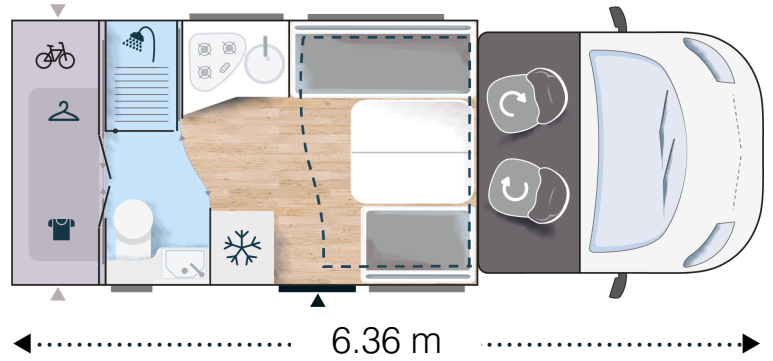

650

NEW

LOW PROFILE

CHAUSSON

2020

Strong points

- Compact vehicle
- Dressing over garage
- XL door 600 mm double locking

4 seats   4 seats   5 seats   2853 / 3500 kg   120 HP / 89 kW

Bench seats can quickly be transformed into comfortable seats for road travel (ISOFIX)

Multi-position table height adjustable electrically

Large bathroom with independant shower

ISOFIX: Easier setting for baby seat

GRADE 3 : The highest Insulation level on the market

Skyroof: opening cab panoramic skyroof

7-year warranty

Protective polyester, XPS insulation, Floor 63,5 mm, Roof 54,5 mm

Lighting 100% L.E.D spotlights

On the road heating

New Euro 6d Engine

Dynamic control of trajectory

PACKS

- Manual cab air conditioning
- Passenger airbag
- Cruise control and speed limiter
- Electric de-icing rearview mirrors
- Coded front bumper
- Glossed cab front grill
- Luxury techno trim level dashboard
- Flyscreen door
- Seat covers
- Panoramic skylight¹
- Black bezel lamps FIAT
- Fog lamps FORD
- ¹Depending on model

Premium

1. VIP Pack is mandatory
   Premium equipment on :
2. > Rear external panel
   - > Entrance door
   - > LED lights
   - > Main mattress
   - > Kitchen illuminated window surround & storage
   - > Wooden duck board & bathroom storage
   - > Entrance panel¹
3. Other equipments:
4. > Central locking cab/cell
   - > Reversing camera
   - > Wraparound cab blinds
   - > Set of "ambiance" cushions
   - > 12V fan skylight¹
   - > TV bracket
   - > Gas external socket
   - > External shower
   - ¹Depending on model