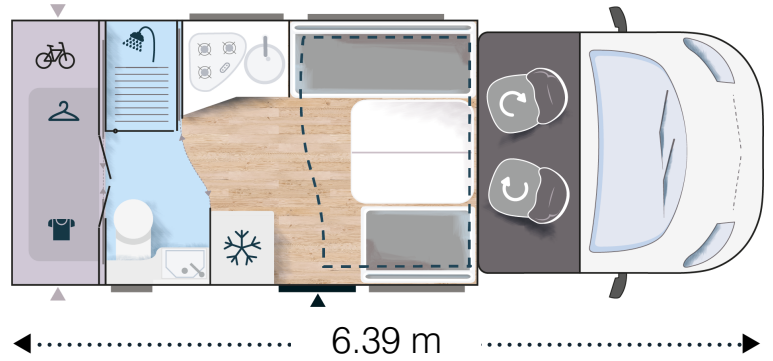

650

NEW

LOW PROFILE

CHAUSSON

2020

Strong points

- ▶ Compact vehicle
- ▶ Dressing over garage
- ▶ XL door 600 mm double locking

Bench seats can quickly be transformed into comfortable seats for road travel (ISOFIX)

Multi-position table height adjustable electrically

Large bathroom with independant shower

ISOFIX: Easier setting for baby seat

GRADE 3 : The highest Insulation level on the market

Skyroof: opening cab panoramic skyroof