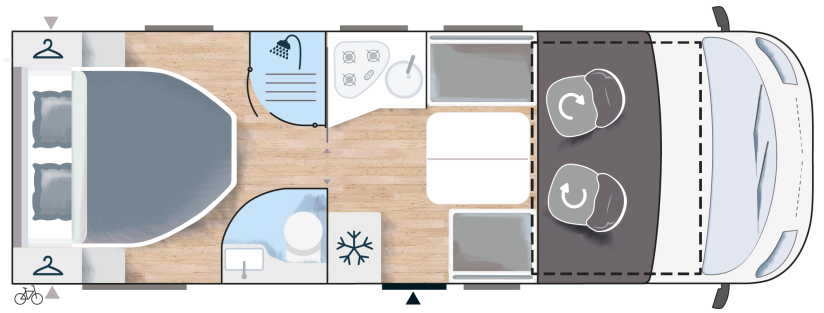

7008

CHAUSSON

2020

NEW

Strong points

- ▶ Compact vehicle +/-7 m
- ▶ Face-to-face lounge
- ▶ XL Bed 160 cm

7.09 m

Bench seats can quickly be transformed into comfortable seats for road travel (ISOFIX)

Water-tight shield

Functionality, quality & security

On the road heating

Dynamic control of trajectory

PACKS

Manual air-conditioning in cab
 Passenger airbag
 Cruise control and speed limiter
 "Bus"-type electrical rear-view mirrors
 Cab shades
 Luxury dashboard with aluminum inserts
 Meters circled in chrome
 Luxury entrance door
 Centralized locking for cab and unit
 Door screen

Premium

VIP Pack is mandatory
 Automatic air-conditioning in cab
 RADIO+ PACK with GPS
 16" Alloy wheels
 Leather-encased steering wheel and gearshift