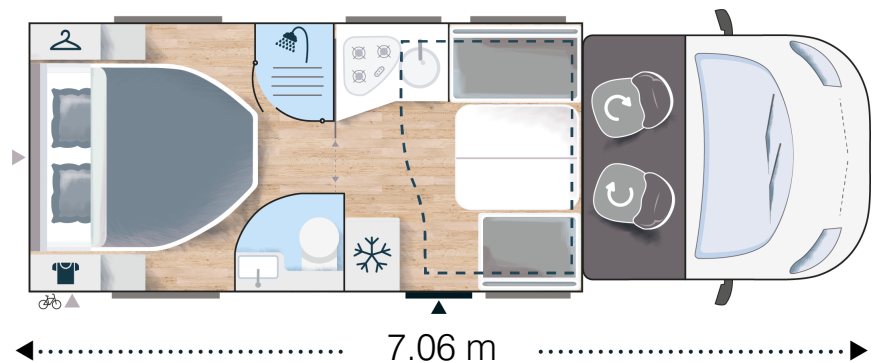

## Strong points

- ▶ Compact vehicle +/- 7 m
- ▶ Face-to-face lounge
- ▶ XL Bed 160 cm

Bench seats can quickly be transformed into comfortable seats for road travel (ISOFIX)

Rear bed easily adjustable, flexible garage (+/- 30 cm)

ISOFIX:  
Easier setting for baby seat

AES Refrigerator

GRADE 3 :  
The highest Insulation level on the market

Skyroof: opening cab panoramic skyroof

7-year warranty

Protective polyester, XPS insulation, Floor 63,5 mm, Roof 54,5 mm

### Premium

VIP Pack is mandatory  
Premium equipment on :  
> Rear external panel  
> Entrance door  
> LED lights  
> Main mattress  
> Kitchen illuminated window surround & storage  
> Wooden duck board & bathroom storage  
> Entrance panel<sup>1</sup>  
Other equipments:  
> Central locking cab/cell  
> Reversing camera  
> Wraparound cab blinds  
> Set of "ambiance" cushions  
> 12V fan skylight<sup>1</sup>  
> TV bracket  
> Gas external socket  
> External shower  
<sup>1</sup>Depending on model