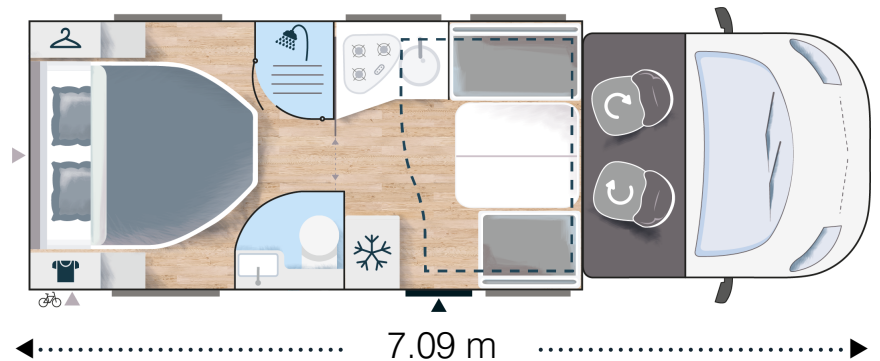

### Premium

VIP Pack is mandatory  
Premium equipment on :  
> Rear external panel  
> Entrance door  
> LED lights  
> Main mattress  
> Kitchen illuminated window surround & storage  
> Wooden duck board & bathroom storage  
> Entrance panel<sup>1</sup>  
Other equipments:  
> Central locking cab/cell  
> Reversing camera  
> Wraparound cab blinds  
> Set of "ambiance" cushions  
> 12V fan skylight<sup>1</sup>  
> TV bracket  
> Gas external socket  
> External shower  
<sup>1</sup>Depending on model

## Strong points

- ▶ Compact vehicle +/- 7 m
- ▶ Face-to-face lounge
- ▶ XL Bed 160 cm

Bench seats can quickly be transformed into comfortable seats for road travel (ISOFIX)

Rear bed easily adjustable, flexible garage (+/- 30 cm)