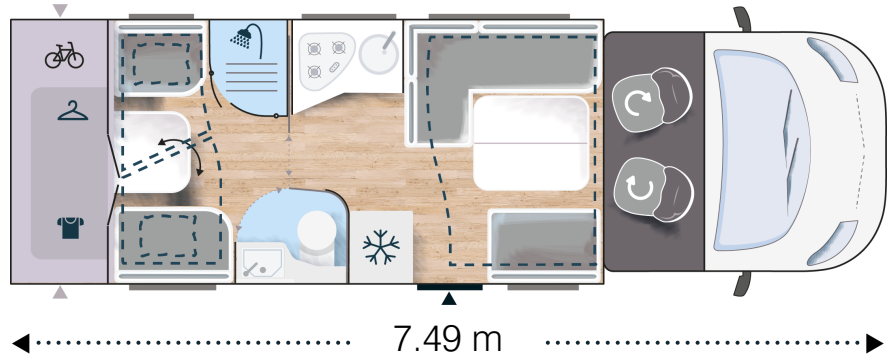

Strong points

- Low profile for family
- Children's area with fold-down table
- Dressing over garage

Hideaway bunk beds

Rear locker over entire vehicle width

Independent shower

Maxi refrigerator

GRADE 3 :
The highest Insulation level on the market

Skyroof: opening cab panoramic skyroof

7-year warranty

Protective polyester, XPS insulation, Floor 63,5 mm, Roof 54,5 mm

Lighting 100% L.E.D spotlights

On the road heating

New Euro 6d Engine

Dynamic control of trajectory

PACKS

1. Manual cab air conditioning
   - Passenger airbag
   - Cruise control and speed limiter
   - Electric de-icing rearview mirrors
   - Coded front bumper
   - Glossed cab front grill
   - Luxury techno trim level dashboard
   - Flyscreen door
   - Seat covers
   - Panoramic skylight¹
   - Black bezel lamps FIAT
   - Fog lamps FORD
2. ¹Depending on model

Premium

1. VIP Pack is mandatory
   Premium equipment on :
2. > Rear external panel
   - > Entrance door
   - > LED lights
   - > Main mattress
   - > Kitchen illuminated window surround & storage
   - > Wooden duck board & bathroom storage
   - > Entrance panel¹
3. Other equipments:
4. > Central locking cab/cell
   - > Reversing camera
   - > Wraparound cab blinds
   - > Set of "ambiance" cushions
   - > 12V fan skylight¹
   - > TV bracket
   - > Gas external socket
   - > External shower
5. ¹Depending on model