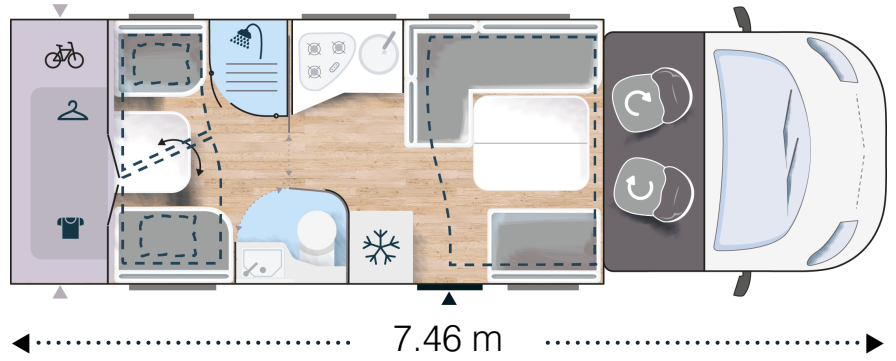

716

LOW PROFILE

CHAUSSON

2020

Strong points

- ▶ Low profile for family
- ▶ Children's area with fold-down table
- ▶ Dressing over garage

Hideaway bunk beds

Rear locker over entire vehicle width

Independent shower

Maxi refrigerator

GRADE 3 :
The highest Insulation level on the market

Skyroof: opening cab panoramic skyroof

7-year warranty

Protective polyester, XPS insulation, Floor 63,5 mm, Roof 54,5 mm

Premium

- VIP Pack is mandatory
Premium equipment on :
- > Rear external panel
 - > Entrance door
 - > LED lights
 - > Main mattress
 - > Kitchen illuminated window surround & storage
 - > Wooden duck board & bathroom storage
 - > Entrance panel¹
- Other equipments:
- > Central locking cab/cell
 - > Reversing camera
 - > Wraparound cab blinds
 - > Set of "ambiance" cushions
 - > 12V fan skylight¹
 - > TV bracket
 - > Gas external socket
 - > External shower
- ¹Depending on model