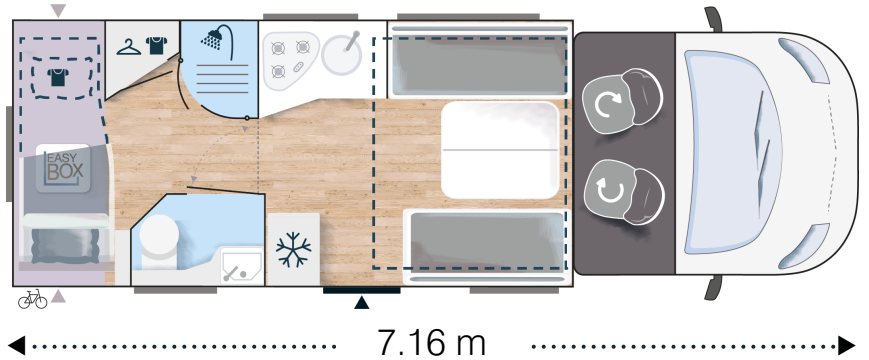

720

NEW

LOW PROFILE

CHAUSSON

2020

Strong points

- ▶ Face-to-face lounge with 5 belts
- ▶ Hideaway bed 160 cm
- ▶ 2 night areas for 4 and +

Smart lounge

Bench seats can quickly be transformed into comfortable seats for road travel (ISOFIX)

EASY BOX

Multiple storages, flexible garage (+/- 30 cm)

T-SYSTEM

Multi-position table height adjustable electrically

Rear locker over entire vehicle width

Premium

- VIP Pack is mandatory
- Premium equipment on :
 - > Rear external panel
 - > Entrance door
 - > LED lights
 - > Main mattress
 - > Kitchen illuminated window surround & storage
 - > Wooden duck board & bathroom storage
 - > Entrance panel¹
- Other equipments:
 - > Central locking cab/cell
 - > Reversing camera
 - > Wraparound cab blinds
 - > Set of "ambiance" cushions
 - > 12V fan skylight¹
 - > TV bracket
 - > Gas external socket
 - > External shower
 - ¹Depending on model

- ▶ Face-to-face lounge with 5 belts
- ▶ Hideaway bed 160 cm
- ▶ 2 night areas for 4 and +

7.19 m

Bench seats can quickly be transformed into comfortable seats for road travel (ISOFIX)

Multiple storages, flexible garage (+/- 30 cm)