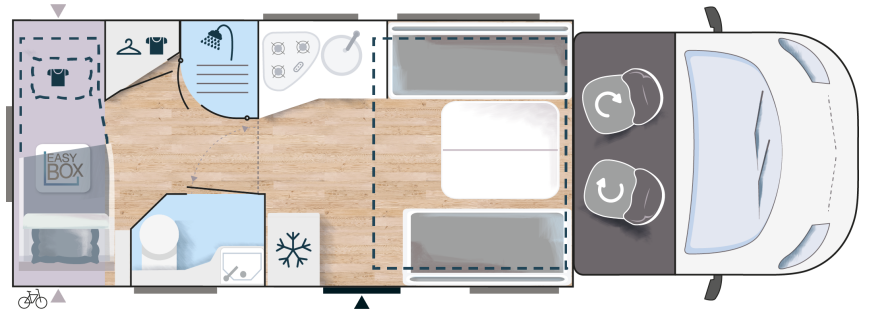

Premium

- VIP Pack is mandatory
- Premium equipment on :
 - > Rear external panel
 - > Entrance door
 - > LED lights
 - > Main mattress
 - > Kitchen illuminated window surround & storage
 - > Wooden duck board & bathroom storage
 - > Entrance panel¹
- Other equipments:
 - > Central locking cab/cell
 - > Reversing camera
 - > Wraparound cab blinds
 - > Set of "ambiance" cushions
 - > 12V fan skylight¹
 - > TV bracket
 - > Gas external socket
 - > External shower
 - ¹Depending on model

- ▶ Face-to-face lounge with 5 belts
- ▶ Hideaway bed 160 cm
- ▶ 2 night areas for 4 and +

7.19 m

Bench seats can quickly be transformed into comfortable seats for road travel (ISOFIX)

Multiple storages, flexible garage (+/- 30 cm)