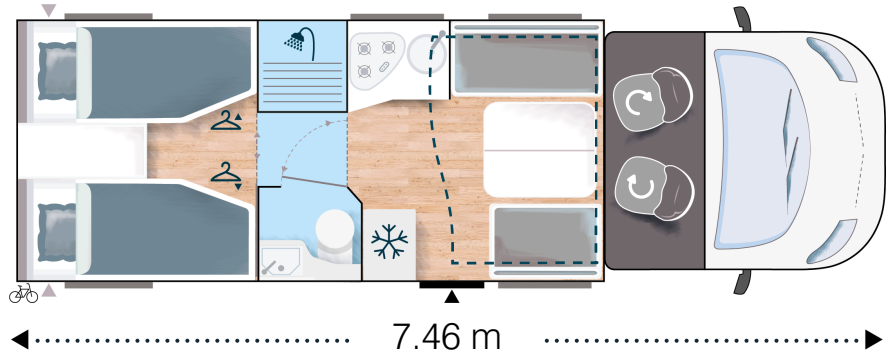

747GA

LOW PROFILE

CHAUSSON

2020

Strong points

- ▶ Twin beds 90 cm + king-size extension
- ▶ Double door bathroom
- ▶ Garage (electricity + heating)

Smart lounge

Bench seats can quickly be transformed into comfortable seats for road travel (ISOFIX)

Premium

- VIP Pack is mandatory
Premium equipment on :
- > Rear external panel
 - > Entrance door
 - > LED lights
 - > Main mattress
 - > Kitchen illuminated window surround & storage
 - > Wooden duck board & bathroom storage
 - > Entrance panel¹
- Other equipments:
- > Central locking cab/cell
 - > Reversing camera
 - > Wraparound cab blinds
 - > Set of "ambiance" cushions
 - > 12V fan skylight¹
 - > TV bracket
 - > Gas external socket
 - > External shower
- ¹Depending on model