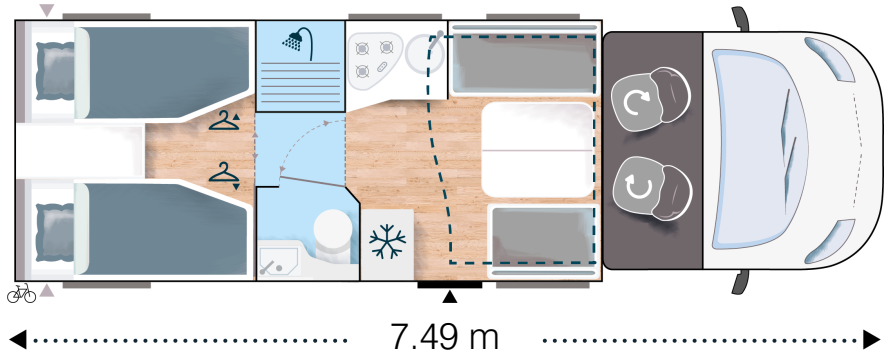

Premium

- VIP Pack is mandatory
Premium equipment on :
- > Rear external panel
 - > Entrance door
 - > LED lights
 - > Main mattress
 - > Kitchen illuminated window surround & storage
 - > Wooden duck board & bathroom storage
 - > Entrance panel¹
- Other equipments:
- > Central locking cab/cell
 - > Reversing camera
 - > Wraparound cab blinds
 - > Set of "ambiance" cushions
 - > 12V fan skylight¹
 - > TV bracket
 - > Gas external socket
 - > External shower
- ¹Depending on model

747GA

LOW PROFILE

CHAUSSON

2020

Strong points

- ▶ Twin beds 90 cm + king-size extension
- ▶ Double door bathroom
- ▶ Garage (electricity + heating)

Smart lounge

Bench seats can quickly be transformed into comfortable seats for road travel (ISOFIX)