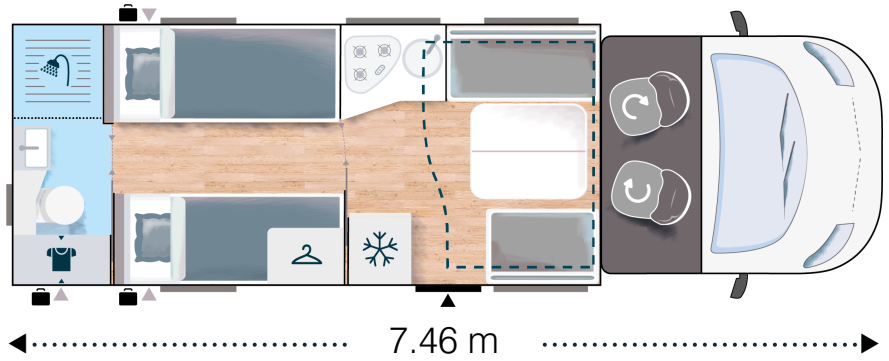

757

LOW PROFILE

CHAUSSON

2020

Strong points

- ▶ Face-to-face lounge
- ▶ Large bathroom
- ▶ A flat level floor from lounge to bedroom

Smart lounge

Bench seats can quickly be transformed into comfortable seats for road travel (ISOFIX)

Multiple storages

Bathroom: double ventilation (skylight + window)

Maxi refrigerator

GRADE 3 : The highest insulation level on the market

Skyroof: opening cab panoramic skylight

7-year warranty

Protective polyester, XPS insulation, Floor 63,5 mm, Roof 54,5 mm

Premium

- VIP Pack is mandatory
Premium equipment on :
- > Rear external panel
 - > Entrance door
 - > LED lights
 - > Main mattress
 - > Kitchen illuminated window surround & storage
 - > Wooden duck board & bathroom storage
 - > Entrance panel¹
- Other equipments:
- > Central locking cab/cell
 - > Reversing camera
 - > Wraparound cab blinds
 - > Set of "ambiance" cushions
 - > 12V fan skylight¹
 - > TV bracket
 - > Gas external socket
 - > External shower
- ¹Depending on model