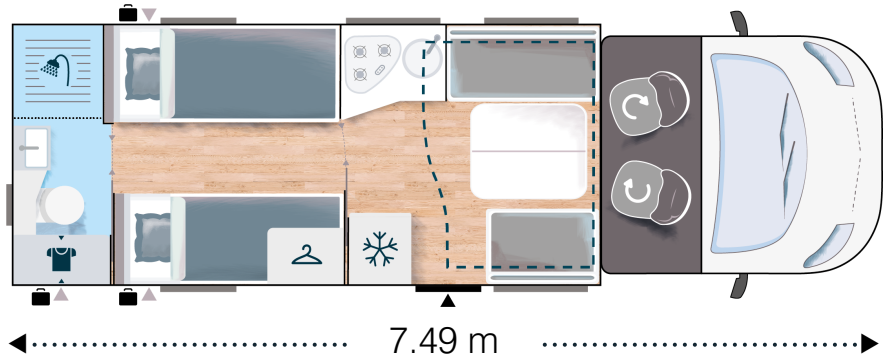

Premium

- VIP Pack is mandatory
Premium equipment on :
- > Rear external panel
 - > Entrance door
 - > LED lights
 - > Main mattress
 - > Kitchen illuminated window surround & storage
 - > Wooden duck board & bathroom storage
 - > Entrance panel¹
- Other equipments:
- > Central locking cab/cell
 - > Reversing camera
 - > Wraparound cab blinds
 - > Set of "ambiance" cushions
 - > 12V fan skylight¹
 - > TV bracket
 - > Gas external socket
 - > External shower
- ¹Depending on model

757

LOW PROFILE

CHAUSSON

2020

Strong points

- ▶ Face-to-face lounge
- ▶ Large bathroom
- ▶ A flat level floor from lounge to bedroom

Smart lounge

Bench seats can quickly be transformed into comfortable seats for road travel (ISOFIX)

Multiple storages

Bathroom: double ventilation (skylight + window)

Maxi refrigerator

GRADE 3 : The highest insulation level on the market

Skyroof: opening cab panoramic skylight

7-year warranty

Protective polyester, XPS insulation, Floor 63,5 mm, Roof 54,5 mm