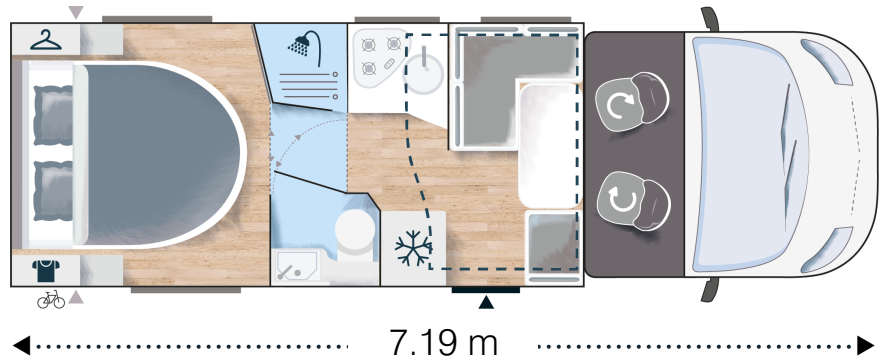

Premium

- VIP Pack is mandatory
Premium equipment on :
- > Rear external panel
 - > Entrance door
 - > LED lights
 - > Main mattress
 - > Kitchen illuminated window surround & storage
 - > Wooden duck board & bathroom storage
 - > Entrance panel¹
- Other equipments:
- > Central locking cab/cell
 - > Reversing camera
 - > Wraparound cab blinds
 - > Set of "ambiance" cushions
 - > 12V fan skylight¹
 - > TV bracket
 - > Gas external socket
 - > External shower
- ¹Depending on model

758

 **LOW PROFILE**

CHAUSSON
2020

Strong points

- ▶ XL Bed 160 cm
- ▶ Adjustable height of rear bed
- ▶ Double door bathroom

4/5**

3/5*

5