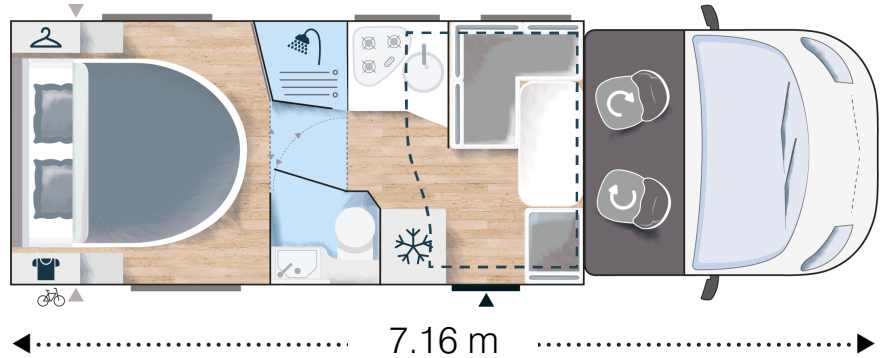

758

 **LOW PROFILE**

CHAUSSON
2020

Strong points

- ▶ XL Bed 160 cm
- ▶ Adjustable height of rear bed
- ▶ Double door bathroom

EASY BED

Rear bed easily adjustable, flexible garage (+/- 30 cm)

Large bathroom with independent shower

Premium

- VIP Pack is mandatory
Premium equipment on :
- > Rear external panel
 - > Entrance door
 - > LED lights
 - > Main mattress
 - > Kitchen illuminated window surround & storage
 - > Wooden duck board & bathroom storage
 - > Entrance panel¹
- Other equipments:
- > Central locking cab/cell
 - > Reversing camera
 - > Wraparound cab blinds
 - > Set of "ambiance" cushions
 - > 12V fan skylight¹
 - > TV bracket
 - > Gas external socket
 - > External shower
- ¹Depending on model