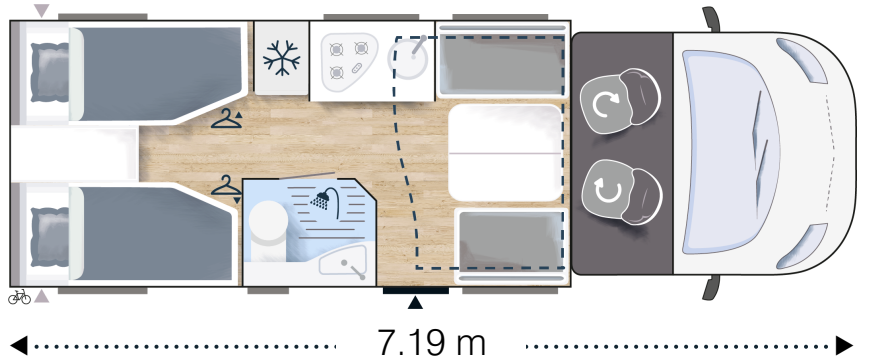

Premium

- VIP Pack is mandatory
- Premium equipment on :
- > Rear external panel
 - > Entrance door
 - > LED lights
 - > Main mattress
 - > Kitchen illuminated window surround & storage
 - > Wooden duck board & bathroom storage
 - > Entrance panel¹
- Other equipments:
- > Central locking cab/cell
 - > Reversing camera
 - > Wraparound cab blinds
 - > Set of "ambiance" cushions
 - > 12V fan skylight¹
 - > TV bracket
 - > Gas external socket
 - > External shower
- ¹Depending on model

Also available:

TITANIUM

767GA

LOW PROFILE

CHAUSSON

2020

Strong points

- ▶ Face-to-face lounge
- ▶ Twin beds 90 cm + king-size extension
- ▶ Garage (electricity + heating)