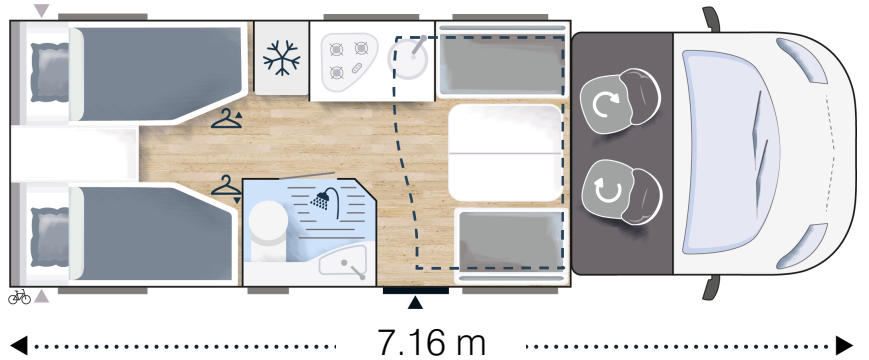

767GA

LOW PROFILE

CHAUSSON

2020

Strong points

- ▶ Face-to-face lounge
- ▶ Twin beds 90 cm + king-size extension
- ▶ Garage (electricity + heating)

Smart lounge

Bench seats can quickly be transformed into comfortable seats for road travel (ISOFIX)

Premium

- VIP Pack is mandatory
- Premium equipment on :
- > Rear external panel
 - > Entrance door
 - > LED lights
 - > Main mattress
 - > Kitchen illuminated window surround & storage
 - > Wooden duck board & bathroom storage
 - > Entrance panel¹
- Other equipments:
- > Central locking cab/cell
 - > Reversing camera
 - > Wraparound cab blinds
 - > Set of "ambiance" cushions
 - > 12V fan skylight¹
 - > TV bracket
 - > Gas external socket
 - > External shower
- ¹Depending on model