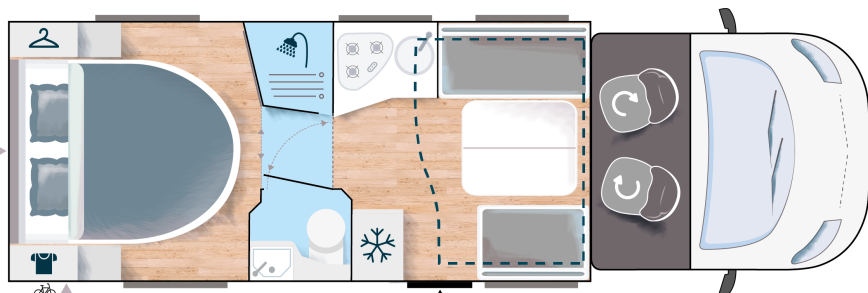

Premium

VIP Pack is mandatory
 Premium equipment on :
 > Rear external panel
 > Entrance door
 > LED lights
 > Main mattress
 > Kitchen illuminated window surround & storage
 > Wooden duck board & bathroom storage
 > Entrance panel¹
 Other equipments:
 > Central locking cab/cell
 > Reversing camera
 > Wraparound cab blinds
 > Set of "ambiance" cushions
 > 12V fan skylight¹
 > TV bracket
 > Gas external socket
 > External shower
¹Depending on model

Also available:

TITANIUM

768XLB

LOW PROFILE

CHAUSSON

2020

Strong points

- ▶ Face-to-face lounge
- ▶ XL Bed 160 x 200 cm
- ▶ Double door bathroom

7.49 m

4

3/5*

4

3013
/3500

130 CH
92 kW

Smart lounge

Bench seats can quickly be transformed into comfortable seats for road travel (ISOFIX)

EASY BED

Rear bed easily adjustable, flexible garage (+/- 30 cm)

Large bathroom with independant shower

ISOFIX

ISOFIX: Easier setting for baby seat

GRADE 3 : The highest Insulation level on the market

SKY ROOF