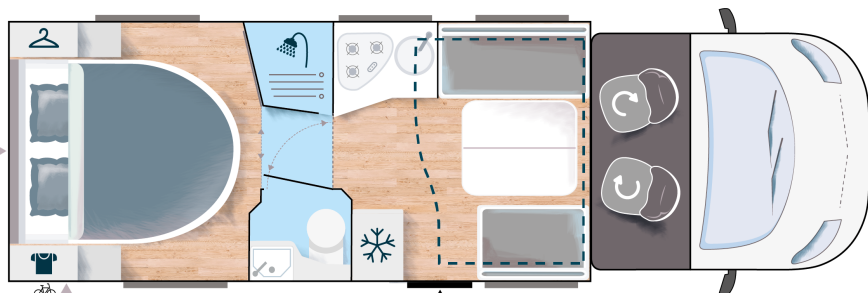

768XLB

LOW PROFILE

CHAUSSON

2020

Strong points

- ▶ Face-to-face lounge
- ▶ XL Bed 160 x 200 cm
- ▶ Double door bathroom

7.46 m

4

3/5*

4

2997
/3500

120 HP
89 kW

Smart lounge

Bench seats can quickly be transformed into comfortable seats for road travel (ISOFIX)

EASY BED

Rear bed easily adjustable, flexible garage (+/- 30 cm)

Large bathroom with independant shower

ISOFIX

ISOFIX: Easier setting for baby seat

GRADE 3 : The highest Insulation level on the market

SKY ROOF

Skyroof: opening cab panoramic skyroof

7-year warranty

Protective polyester, XPS insulation, Floor 63,5 mm, Roof 54,5 mm