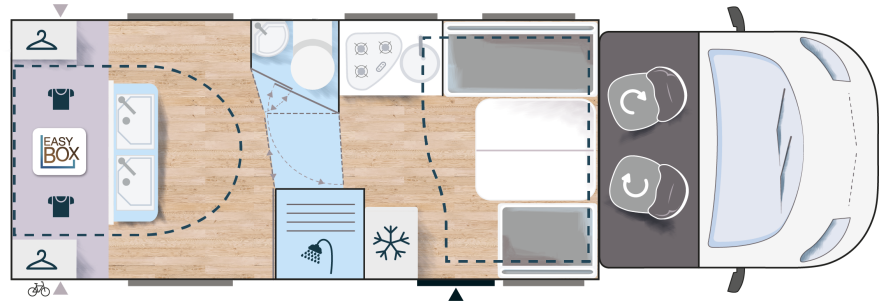

## Strong points

- ▶ Face-to-face lounge
- ▶ Island hideaway bed
- ▶ Large bathroom with double sink

7.46 m

4

3/5\*

5

3087  
/3500

120 HP  
89 kW

Smart lounge

Bench seats can quickly be transformed into comfortable seats for road travel (ISOFIX)

EASY BOX

Multiple storages, flexible garage (+/- 30 cm)

Large bathroom with independant shower

Rear locker over entire vehicle width

## Strong points

- ▶ Face-to-face lounge
- ▶ Island hideaway bed
- ▶ Large bathroom with double sink

Smart lounge

Bench seats can quickly be transformed into comfortable seats for road travel (ISOFIX)

EASY BOX