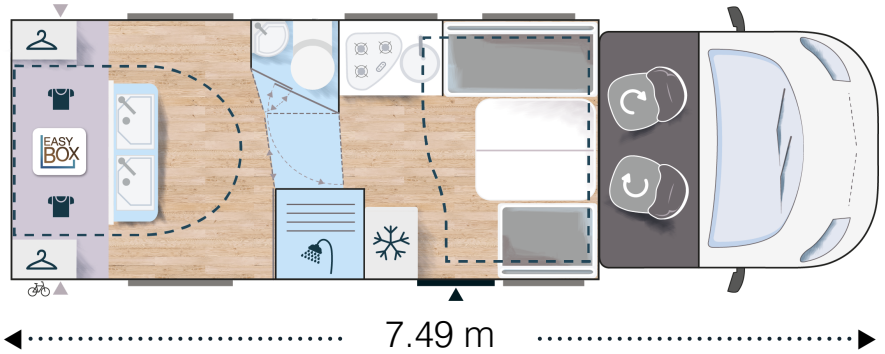

## Strong points

- ▶ Face-to-face lounge
- ▶ Island hideaway bed
- ▶ Large bathroom with double sink

Smart lounge

Bench seats can quickly be transformed into comfortable seats for road travel (ISOFIX)

EASY BOX