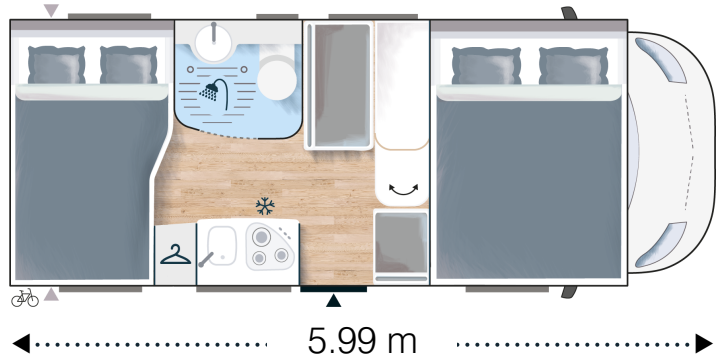

C514

CHAUSSON

2020

Strong points

- ▶ Compact vehicle
- ▶ Adjustable height of rear bed
- ▶ Garage (electricity + heating)

EASY BED

Rear bed easily adjustable, flexible garage (+/- 30 cm)

Rear locker over entire vehicle width

Bathroom: double ventilation (skylight + window)

over-cab bed base

7-year warranty

Lighting 100% L.E.D spotlights

TECHNI BOX

The all-in-one technical area

Floor, 63 mm thick

Functionality, quality & security

On the road heating

New Euro 6d Engine

Dynamic control of trajectory

PACK

- Manual cab air conditioning
- Passenger airbag
- Cruise control and speed limiter
- Electric de-icing rearview mirrors
- Coded front bumper
- Glossed cab front grill
- Luxury techno trim level dashboard
- Flyscreen door
- Seat covers
- Panoramic skylight¹
- Black bezel lamps FIAT
- Fog lamps FORD
- ¹Depending on model