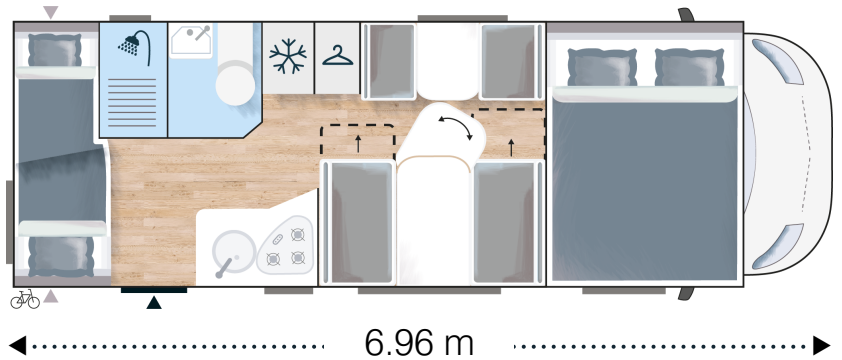

C656

CHAUSSON

2020

Strong points

- ▶ Overcab 7 seats
- ▶ Low rear fold-down bunk bed to enlarge garage
- ▶ Pull-down overcab bed base

7

6(+1)

7

The all-in-one technical area

Floor, 63 mm thick

Functionality, quality & security

On the road heating

New Euro 6d Engine

Dynamic control of trajectory

PACK

- Manual cab air conditioning
- Passenger airbag
- Cruise control and speed limiter
- Electric de-icing rearview mirrors
- Coded front bumper
- Glossed cab front grill
- Luxury techno trim level dashboard
- Flyscreen door
- Seat covers
- Panoramic skylight¹
- Black bezel lamps FIAT
- Fog lamps FORD
- ¹Depending on model