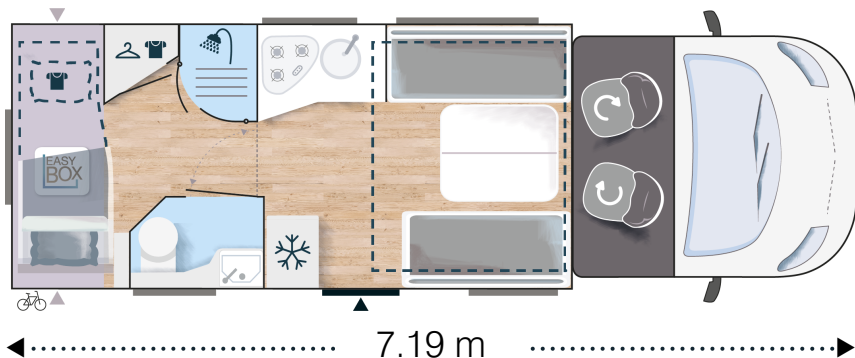

Titanium 720

SPECIAL SERIES - NEW

CHAUSSON

2020

Strong points

- ▶ Face-to-face lounge with 5 belts
- ▶ Hideaway bed 160 cm
- ▶ 2 night areas for 4 and +

Bench seats can quickly be transformed into comfortable seats for road travel (ISOFIX)

Multiple storages, flexible garage (+/- 30 cm)

THE + TITANIUM

Exclusive design
Polyester side walls "Taupe gray" shade

Manual cab air conditioning
Passenger airbag
Cruise control and speed limiter
Electric de-icing rearview mirrors
Coded front bumper
Glossed cab front grill
Luxury techno trim level dashboard
Flyscreen door
Seat covers
Panoramic skylight¹
Black bezel lamps FIAT
Fog lamps FORD
¹Depending on model

VIP pack as standard

GRADE 3 :
The highest insulation level on the market

Luxury entrance door:
Central locking
Flyscreen door

Reversing camera

Skyroof: opening cab panoramic skyroof

7-year warranty

Protective polyester, XPS insulation, Floor 63,5 mm, Roof 54,5 mm