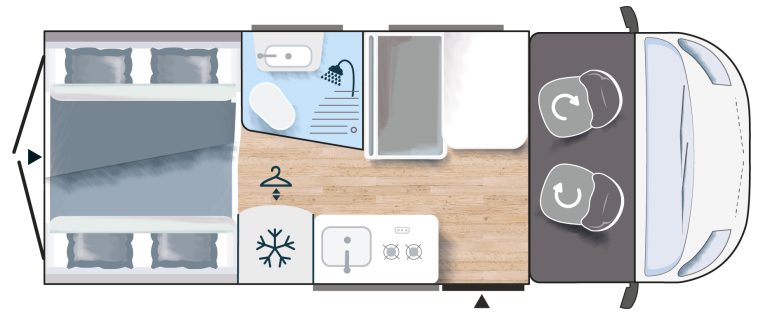

V594 MAX

CHAUSSON
2020

Strong points

- ▶ High-quality bedding
- ▶ Refrigerator in upper position
- ▶ Outside table

5.99 m

4

4/5

4

Passenger airbag,
Manual cab air conditioning,
Cruise control,
Electric de-icing rearview mirrors,
Painted front bumper,
Glossy black front grid,
Black bezel lamps,
1 panoramic skylight 700 x 500 mm (front),
Cab seat covers with matching cushions,
Electric step,
Flynet for sliding door

Premium

VIP Pack is mandatory
Leather steering wheel & gear lever,
Instrument cluster chrome trim,
Techno trim level dashboard,
Electrically adjustable folding de-icer rear-view mirrors,
Specific BELIZE interior setting,
Furniture trim,
Large mirror,
Duckboard in shower (depending on model),
Side window in bed area (depending on models),
Flat windows,
Wraparound cab blinds,
Bedsystem (depending on model),
Reinforced LED lighting,
Awning lighting,
Kitchen countertop in molded resin with built-in sink and splash-proof rim,
Distinctive foldable dinette table,
Additional storage,
Panoramic View roof