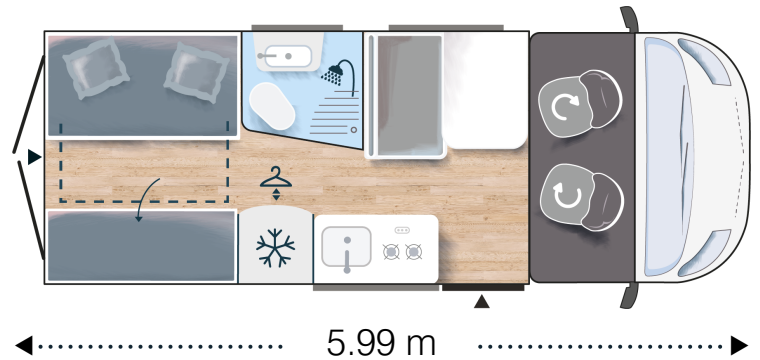

V594

CHAUSSON

2020

Strong points

- High-end seating
- A real gas stove top
- Slide-out washbasin

Bed System
(Premium only)

Panoramic View
(Premium only)

7-year warranty

Lighting
100% L.E.D
spotlights

On the road
heating

GRADE 3 :
The highest
Insulation level
on the market

Reinforced
insulation "VPS"

Maxi Cab

New Euro
6d Engine

Dynamic
control of
trajectory

PACKS

Airbag passager
Climatisation manuelle de cabine
Régulateur et limiteur de vitesse
Rétroviseurs dégivrants réglables électriquement
Calandre noire brillante
Contour de phares noir
1 lanterneau panoramique 700 x 500 mm salon
Housses de sièges cabine assorties tissu ambiance cellule
Marchepied électrique
Moustiquaire porte coulissante
Antibrouillards
Jantes alliage 15"
Motorisation 140 ch
Store extérieur
Peinture exclusive
Décoration intérieure/extérieure
Occultation cabine par store coulissant

Passenger airbag,
Manual cab air conditioning,
Cruise control,
Electric de-icing rearview mirrors,
Painted front bumper,
Glossy black front grid,
Black bezel lamps,
1 panoramic skylight 700 x 500 mm (front),
Cab seat covers with matching cushions,
Electric step,
Flynet for sliding door

Premium

VIP Pack is mandatory
Leather steering wheel & gear lever,
Instrument cluster chrome trim,
Techno trim level dashboard,
Electrically adjustable folding de-icer rear-view mirrors,
Specific BELIZE interior setting,
Furniture trim,
Large mirror,
Duckboard in shower (depending on model),
Side window in bed area (depending on models),
Flat windows,
Wraparound cab blinds,
Bedsystem (depending on model),
Reinforced LED lighting,
Awning lighting,
Kitchen countertop in molded resin with built-in sink and splash-proof rim,
Distinctive foldable dinette table,
Additional storage,
Panoramic View roof